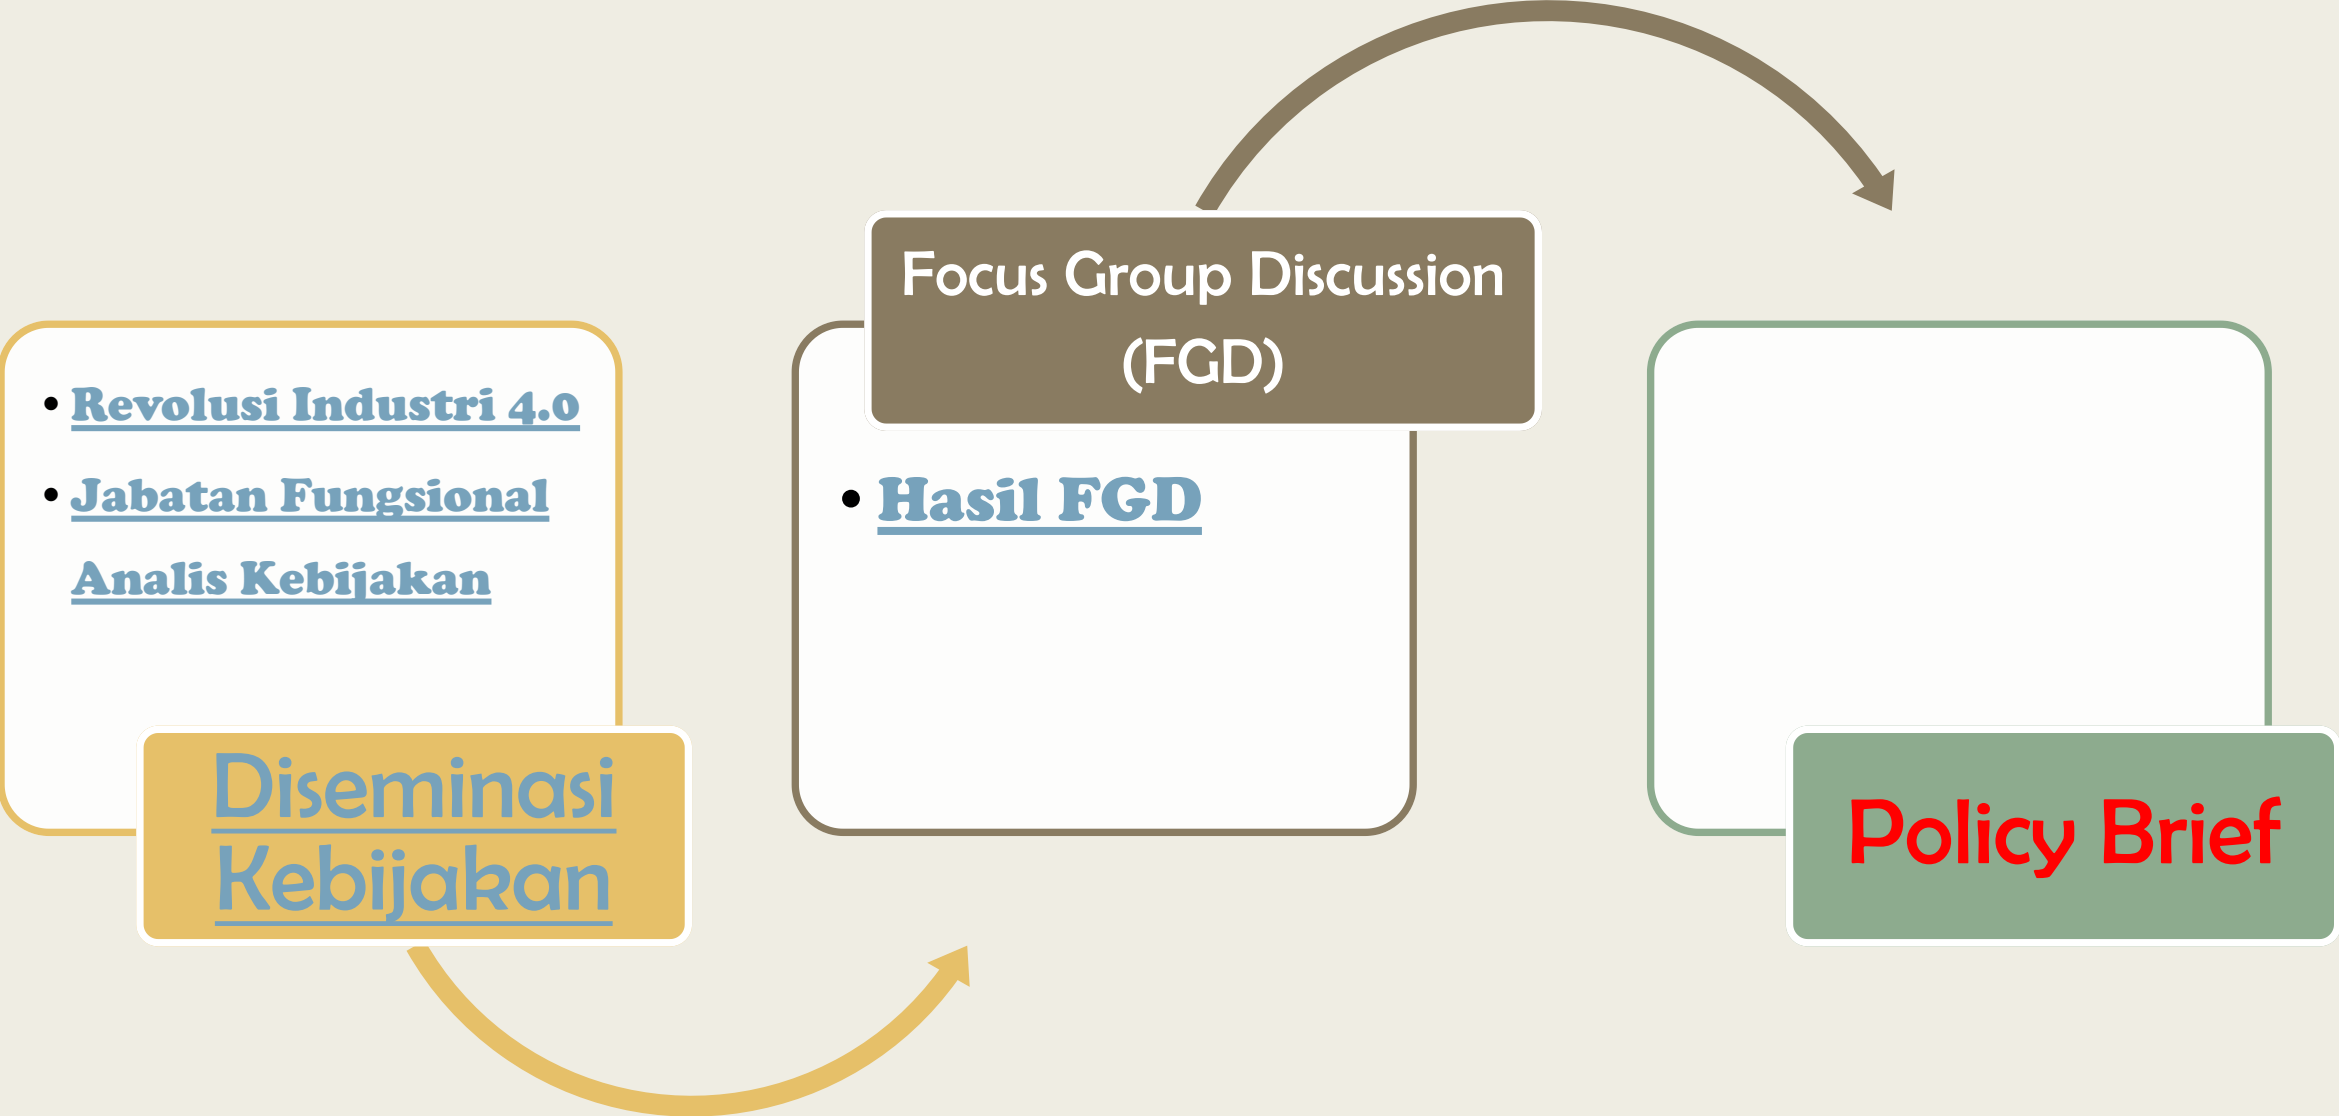

A thick black L-shaped frame surrounds the text. It starts at the top left, goes right, then down, then right again at the bottom right.

# REVOLUSI INDUSTRI 4.0

# PROSES PENYUSUNAN ROADMAP